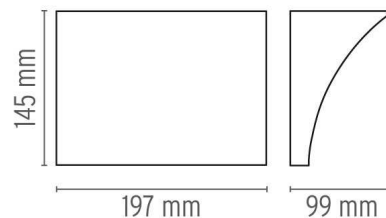

### Pochette Up/Down - Specification Sheet

by Rodolfo Dordoni, 2003

Save as PDF

- Product
- Lamps
- Downloads

HDG 160W R7s  
 Lamp Watt: 160 W  
 Lamp category: Halogen mains  
 Socket: R7s  
 Lamp type: HDG

#### DIMENSIONS