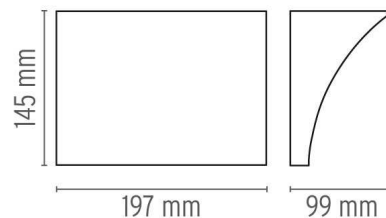

### Pochette Up/Down FL - Specification Sheet

by Rodolfo Dordoni, 2003

Save as PDF

- Product
- Lamps
- Downloads

**FSQ 18W G24q-2**  
 Lamp Watt: 18 W  
 Lamp category: Compact fluorescent  
 Socket: G24q-2  
 Lamp type: FSQ

#### DIMENSIONS